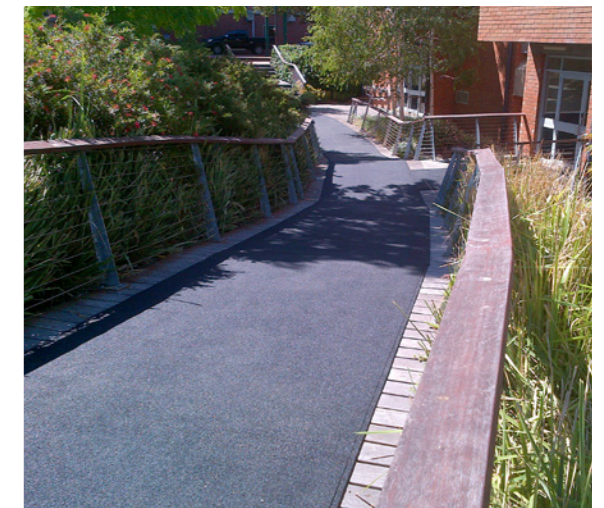

> NON SLIP MATS