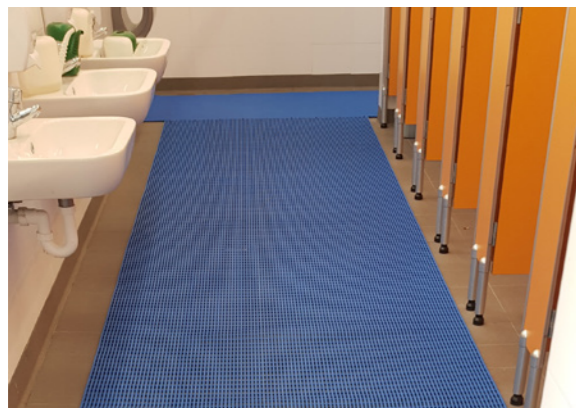

Specialised Safety Matting

SLIP RESISTANT MATS

The best matting products for wet areas provide embossed and particle enhanced surfaces to help aid slip resistance. Our slip resistant mat solutions meet OH&S standards and is the best insurance to prevent slip and fall accidents and possible compensation costs.