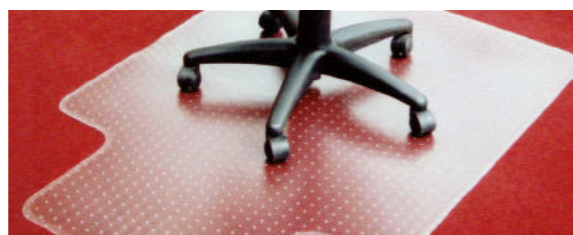

Specialised Safety Matting

SLIP RESISTANT MATS

The best matting products for wet areas provide embossed and particle enhanced surfaces to help aid slip resistance. Our slip resistant mat solutions meet OH&S standards and is the best insurance to prevent slip and fall accidents and possible compensation costs.

> POOLS AND CHANGE ROOMS

SPECIALIST MATS

Other areas in education facilities that require matting include canteens, staff room, pools, change rooms, tech rooms and offices. MatTek offer solutions for all these areas to keep staff and students safe by preventing serious slip, trip and fall accidents.

> KITCHEN AND CANTEEN MATS

> SLIPPERY AREAS

> RAMPS & DECKS

> TECH CLASSROOMS

> STAND UP DESK MATS

> OFFICE CHAIR MATS

MATTEK ARE DEDICATED TO PROVIDING EDUCATION FACILITIES WITH SAFE AND COMPLIANT MATTING SOLUTIONS