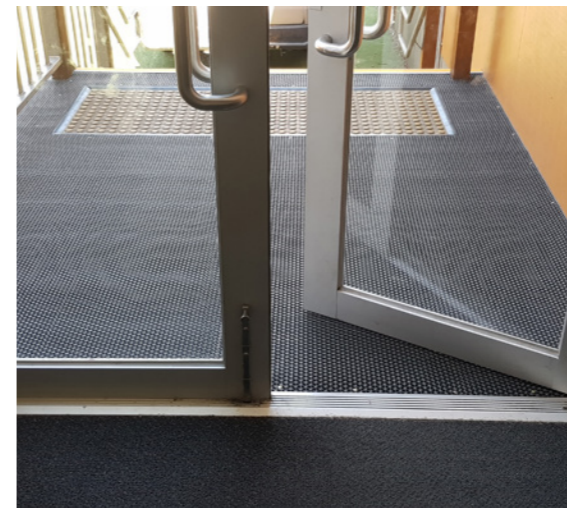

> INDOOR AND OUTDOOR MATS