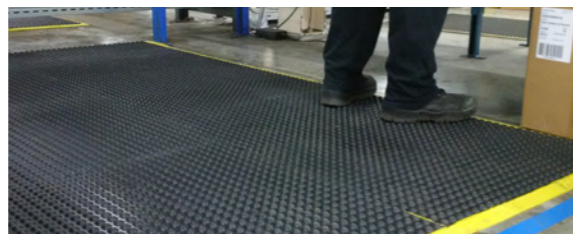

> TECH CLASSROOMS